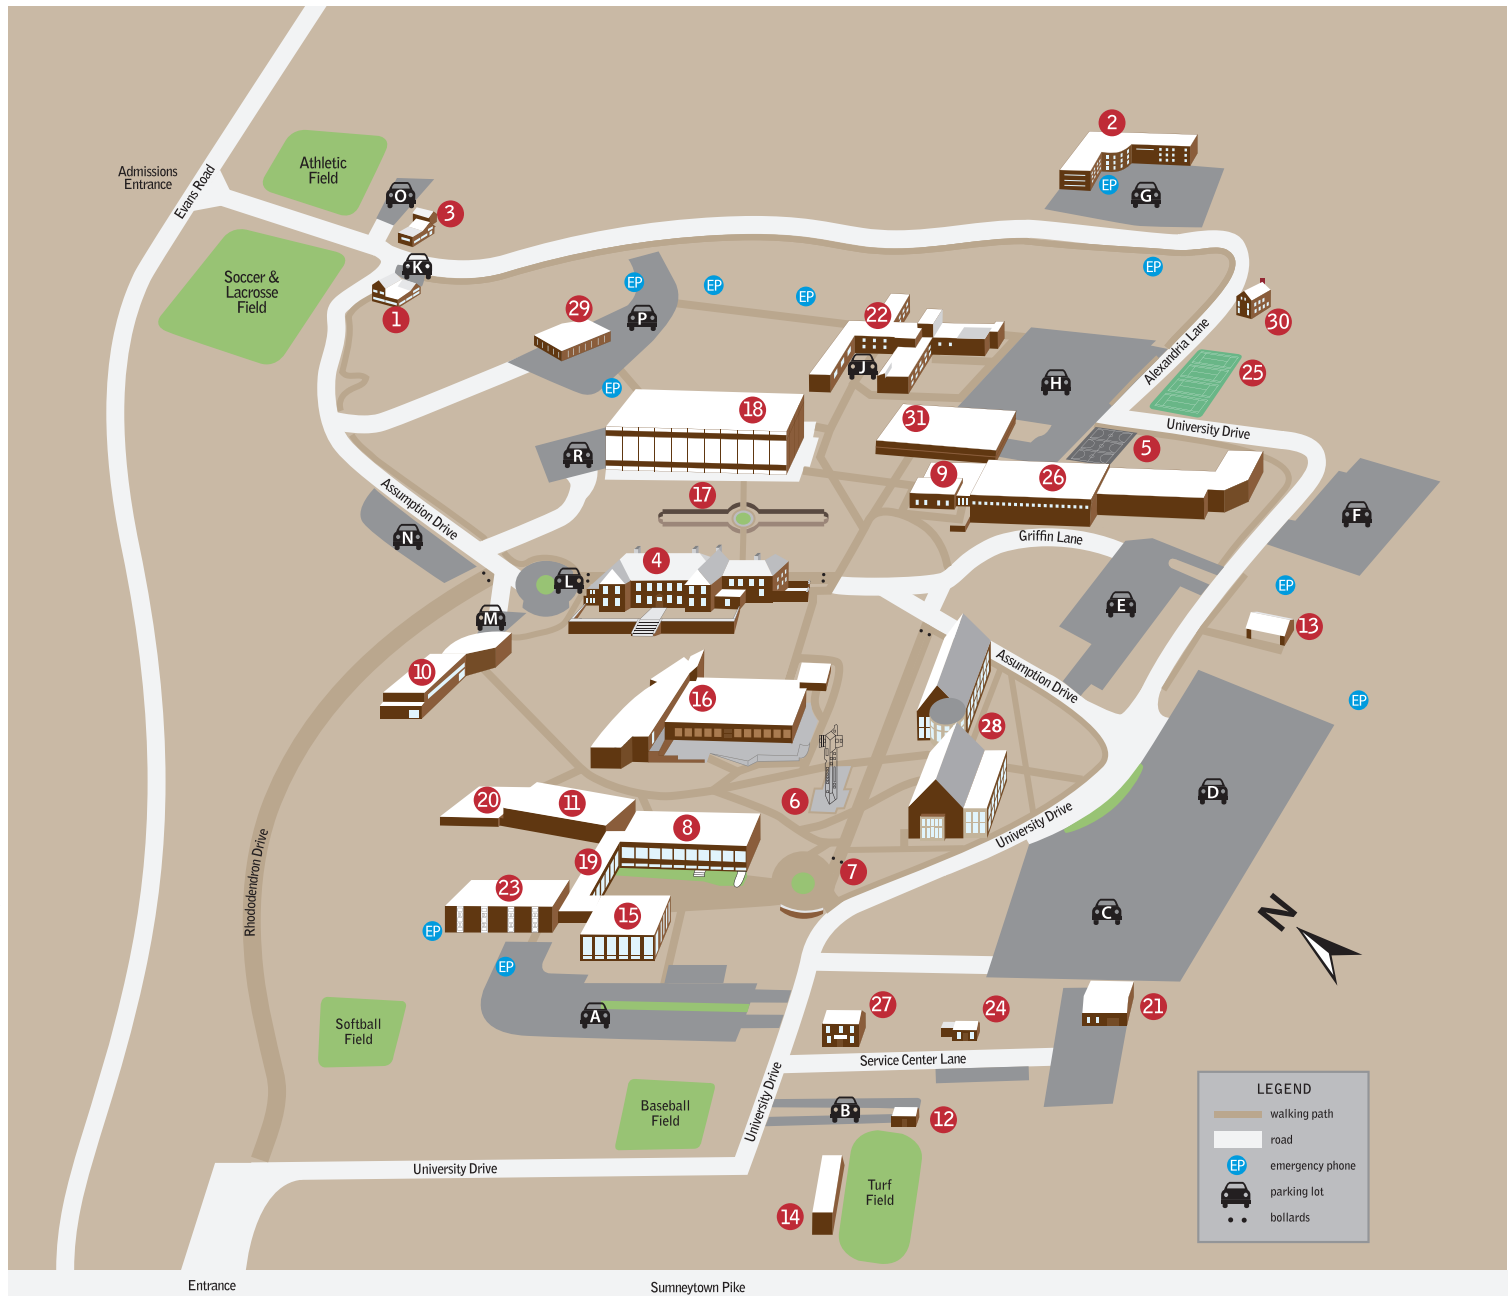

Gwynedd Mercy University

Campus Map

BUILDING

BUILDING	ADDRESS
1	Admissions House 900 Assumption Dr.
2	Alexandria Hall 510 Alexandria Dr.
3	Art Studio 910 Assumption Dr.
4	Assumption Hall 600 Assumption Dr.
5	Basketball Courts
6	Bell Tower
7	Campbell Circle
8	Campbell Hall 220 University Dr.
9	Campus Store
10	Connelly Faculty Center 700 Assumption Dr.
11	Fatima Hall 230 University Dr.
12	Fieldhouse 20 University Dr.
13	Genuardi Pavilion 310 University Dr.
14	Grandstand/Concessions 10 University Dr.
15	Julia Ball Auditorium 200 University Dr.
16	Keiss Library 250 University Dr.
17	Lady Garden
18	Maguire Hall 800 Assumption Dr.
19	McAuley Center
20	Mercy Hall 240 University Dr.
21	Plant Services 120 Service Center Ln.
22	Residence Hall Complex (Loyola, Siena, St. Brigid) 440 University Dr.
23	St. Bernard Hall 210 University Dr.
24	Tabor House 110 Service Center Ln.
25	Tennis Courts
26	The Griffin Complex 400 University Dr.
27	Transfiguration Convent 100 Service Center Ln.
28	University Hall 300 University Dr.
29	Valie Genuardi Hall 810 Assumption Dr.
30	Visitation House 500 Alexandria Dr.
31	Waldron Center 410 University Dr.

PARKING LOT

PARKING LOT	ADDRESS
LOT A	201 University Dr.
LOT B	20 University Dr.
LOT C	251 University Dr.
LOT D	301 University Dr.
LOT E	301 Assumption Dr.
LOT F	401 University Dr.
LOT G	510 Alexandria Dr.
LOT H	401 Alexandria Dr.
LOT J	441 Assumption Dr.
LOT K	900 Assumption Dr.
LOT L	601 Assumption Dr.
LOT M	700 Assumption Dr.
LOT N	751 Assumption Dr.
LOT O	910 Assumption Dr.
LOT P	810 Assumption Dr.
LOT R	800 Assumption Dr.

PARKING INFORMATION:

Commuter Students
Lots C D F H P

Upper Classmen Resident Students Only
Lots G H P

Visitors
Lots B C D F O K

Handicap Parking
Available in all lots
except C D O

First-Year Students
Lot P & East Campus

Faculty/Staff
Lots A E L M N R

Athletic Events
Lots A C D